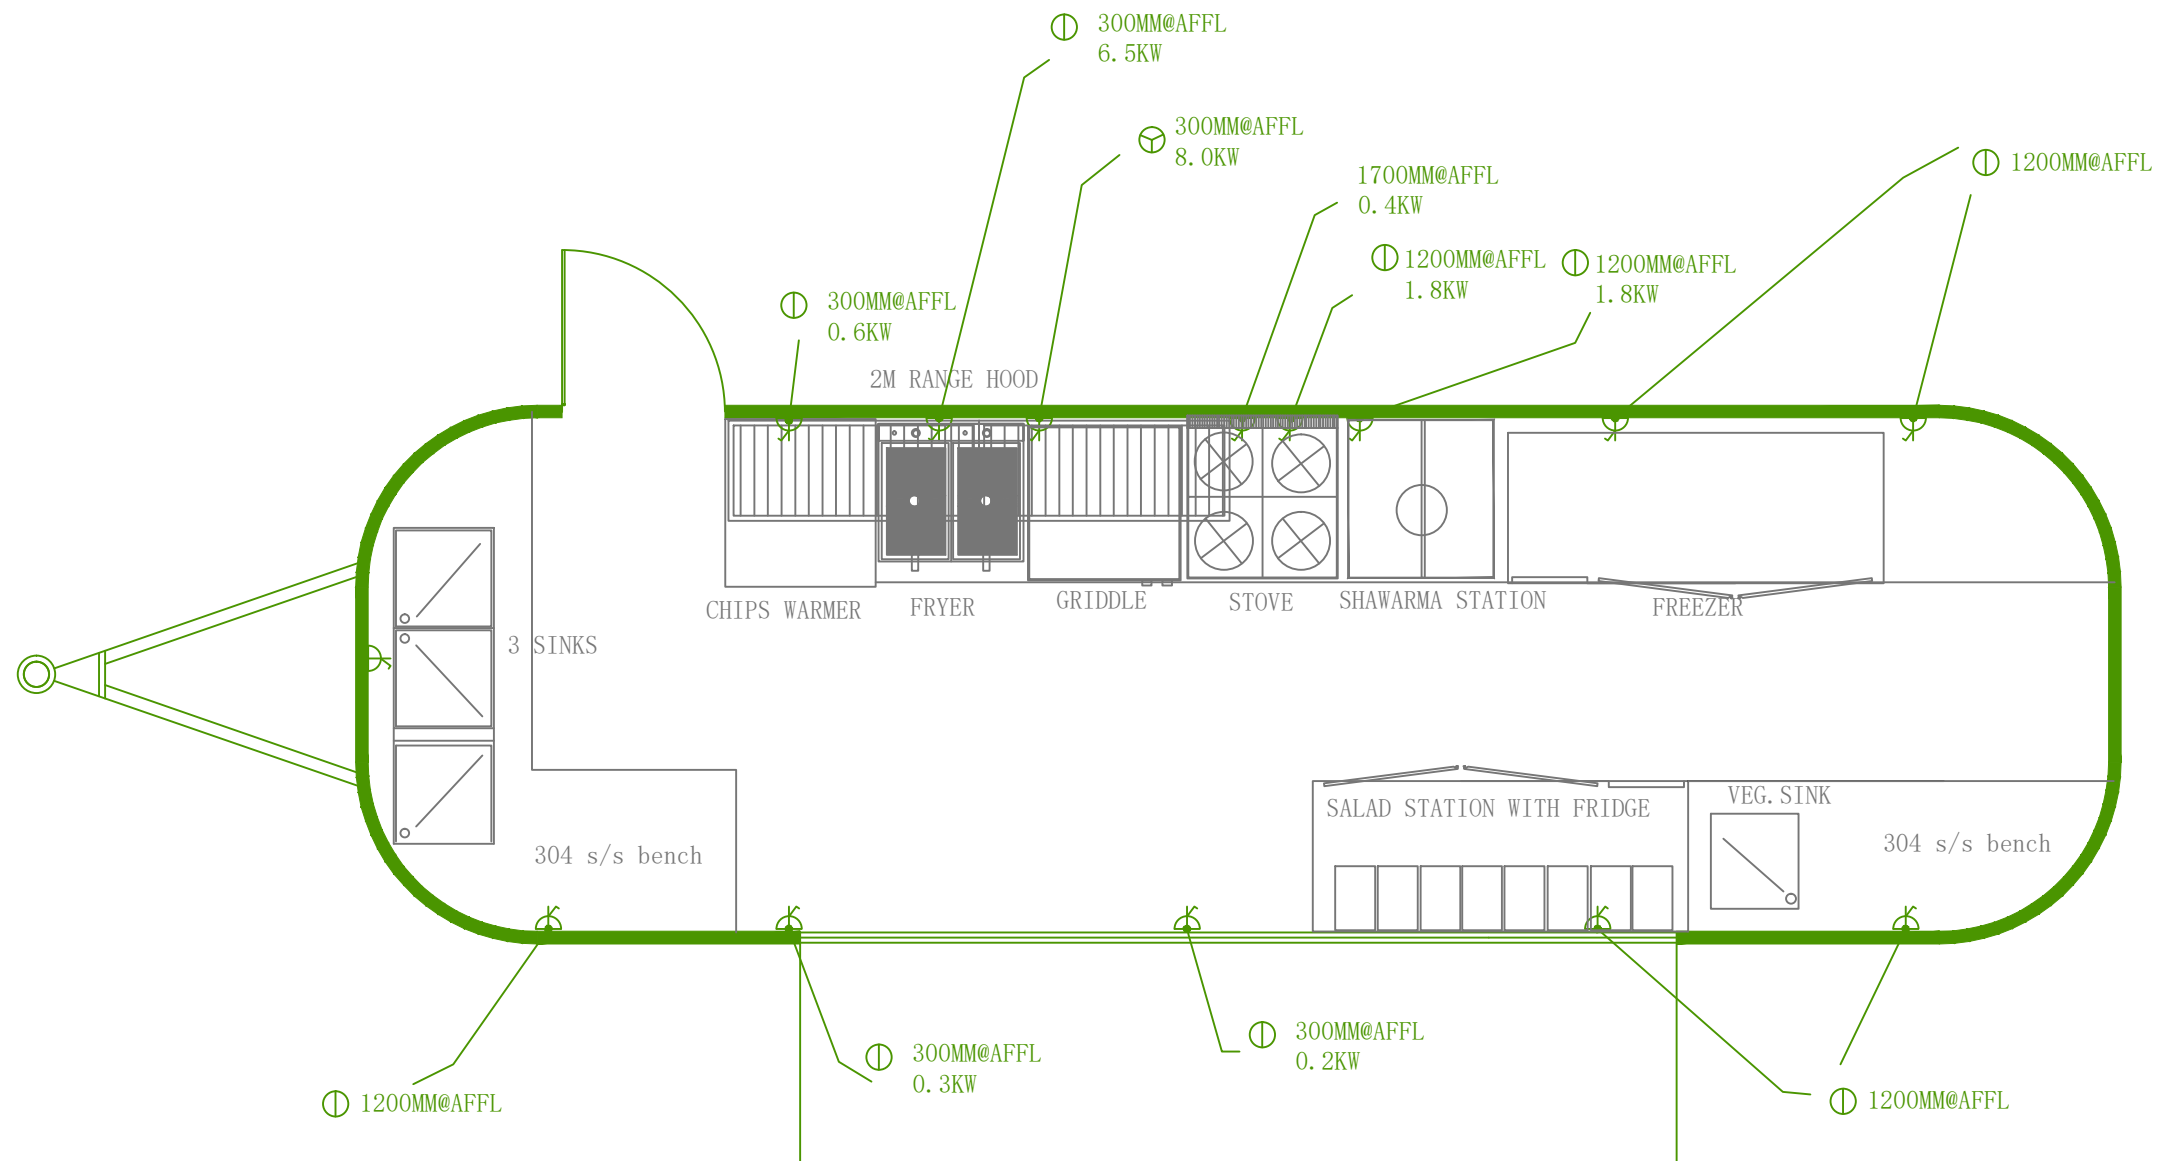

# FOOD TRAILER

PROJECT NAME

## EXPLANATION

	Single switched socket (13A)
	Double switched socket (13A)
	Three phase (380v/50hz)
	Single phase (220v/50hz)