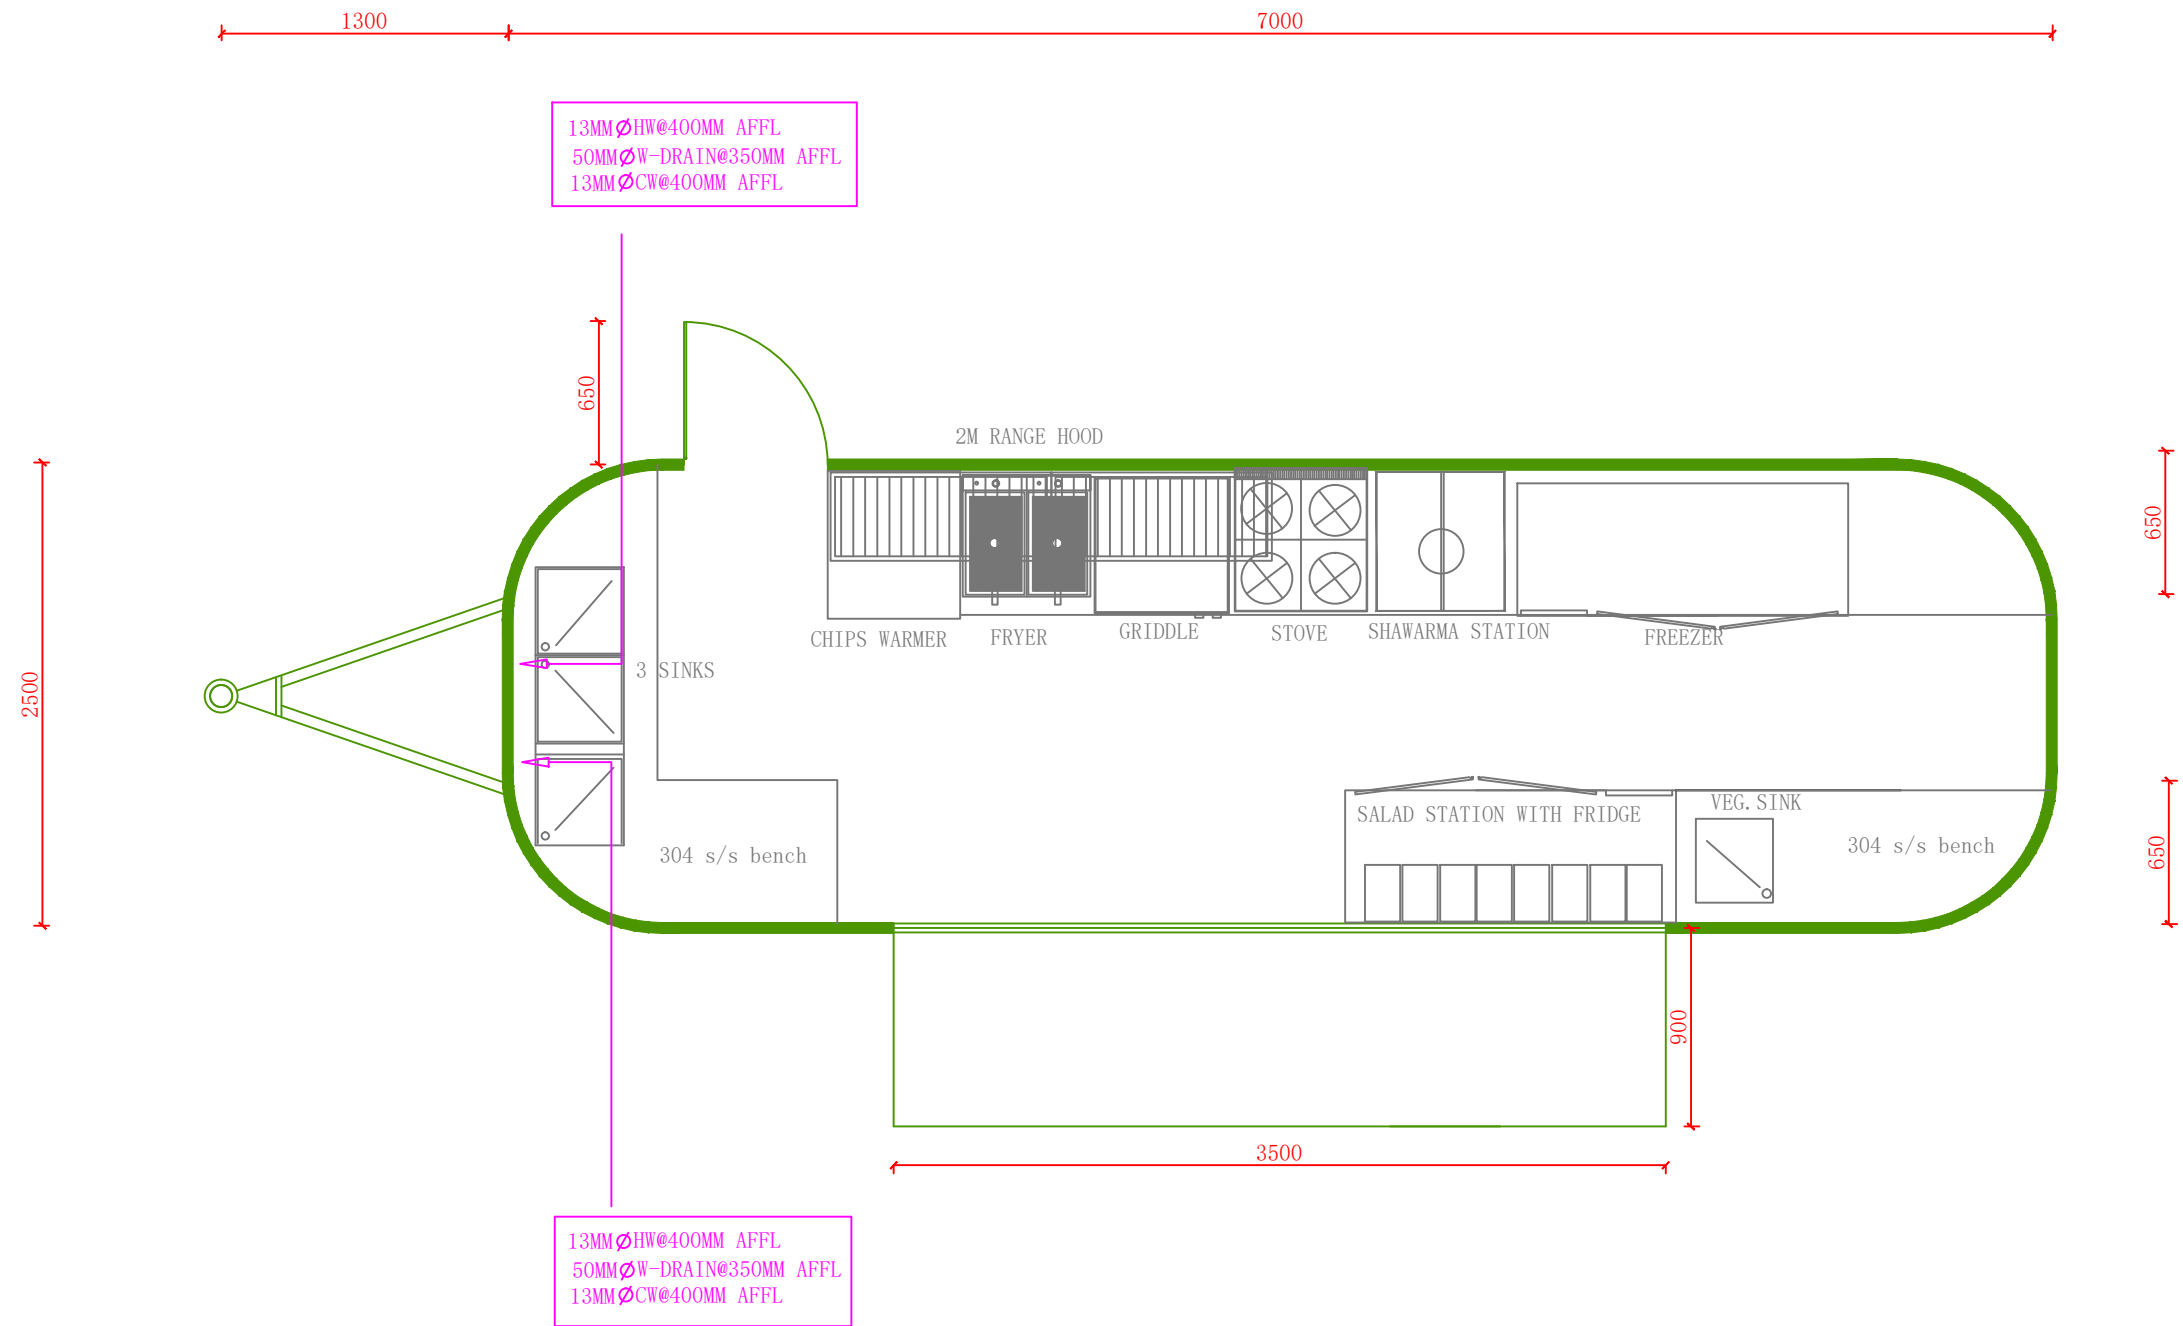

FOOD TRAILER

PROJECT NAME

EXPLANATION

	Single switched socket (13A)
	Double switched socket (13A)
	Three phase (380v/50hz)
	Single phase (220v/50hz)